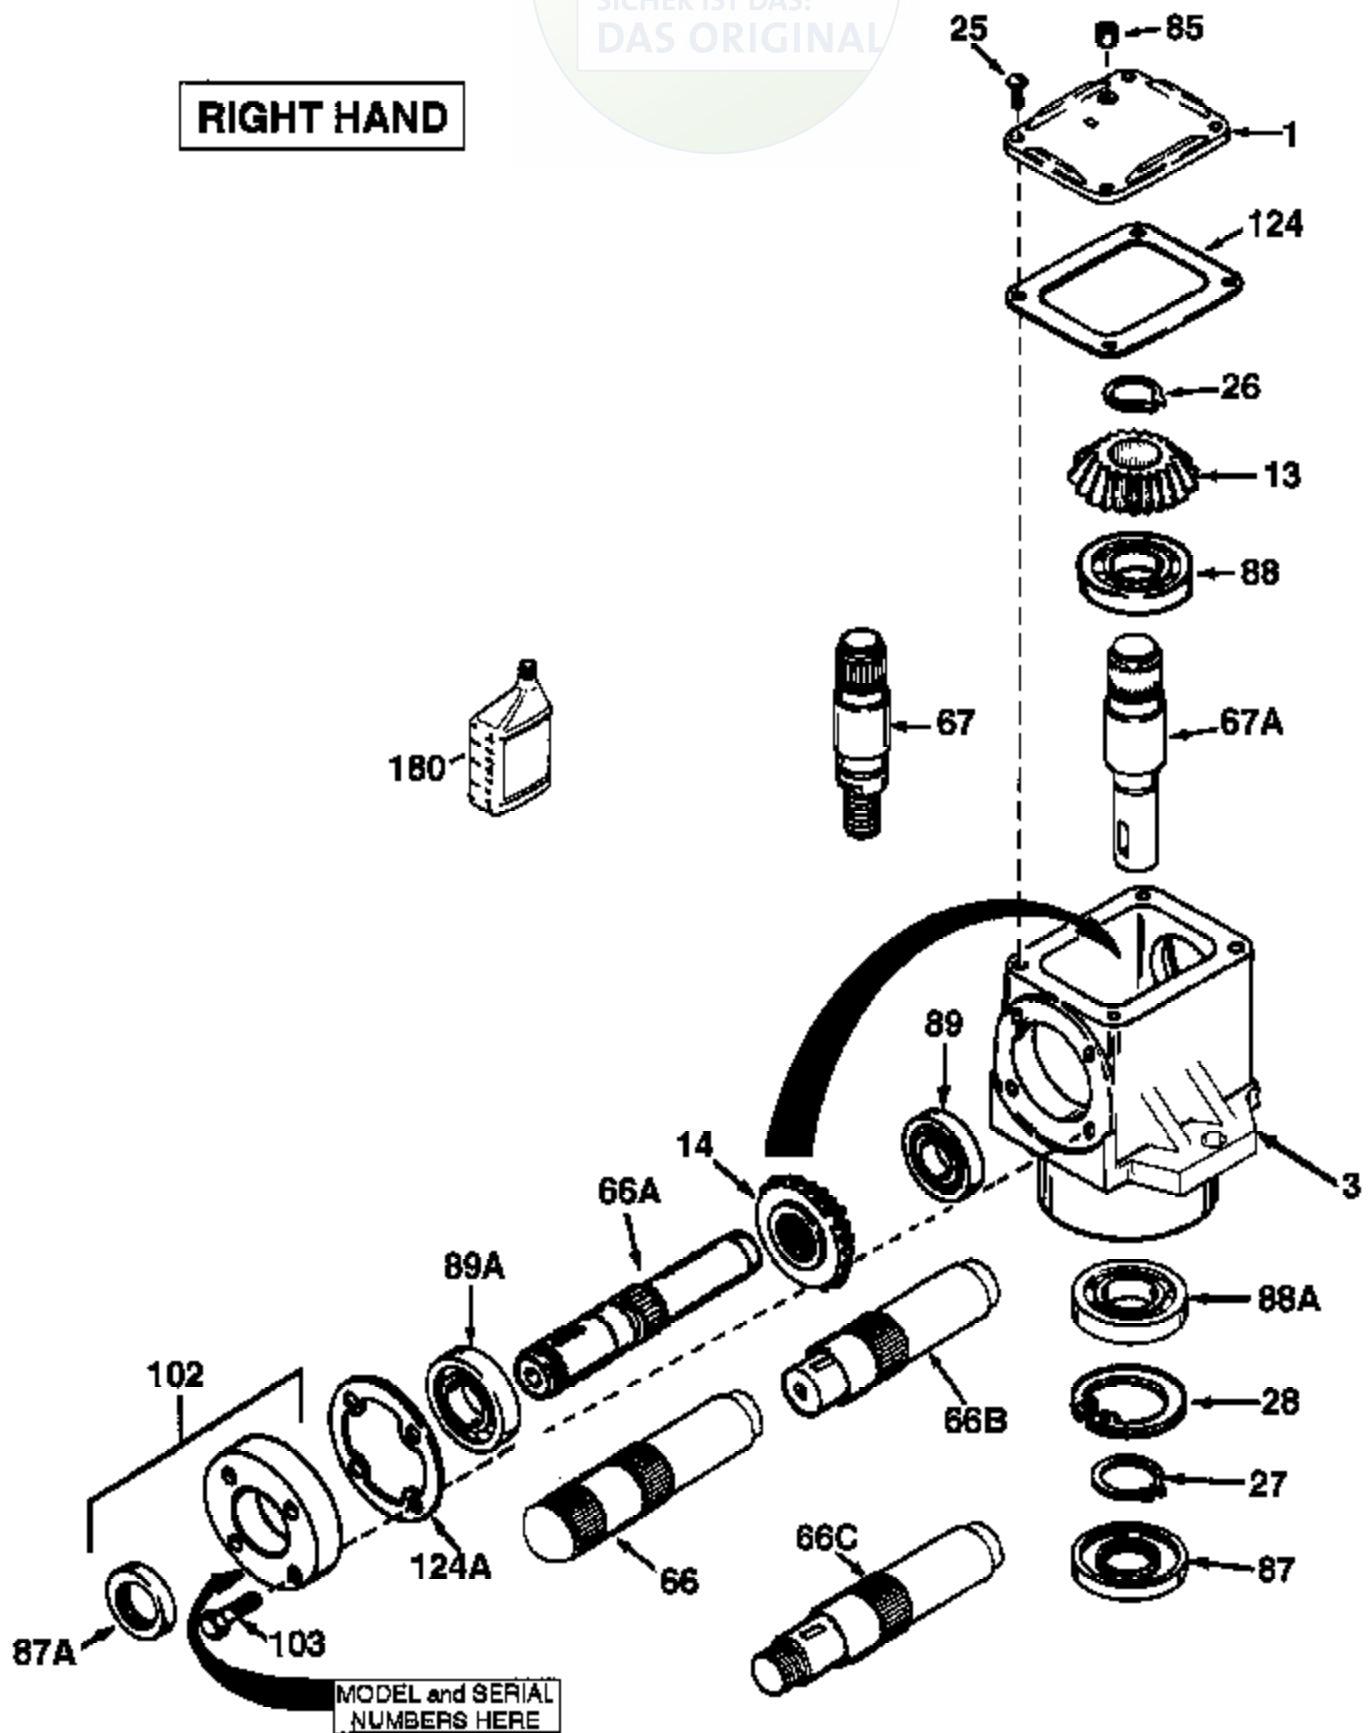

JOIST

SICHER IST DAS:
DAS ORIGINAL

RIGHT HAND

Ref #	Part Number	Qty	Description
1	772067	1	Right Angle Drive Head Cover
3	770093A	1	T Drive Housing
13	778101A	1	Bevel Gear (17 teeth-steel)
14	778210A	1	Minter Gear (17 teeth) (1" ID)
25	792025	4	Screw 10-24 x 1/2"
26	788018	1	Retainer Ring
27	788019	1	Retainer Ring
28	792119	1	Snap Ring
66	776072A	1	Input Shaft (5-3/4" long)
67	776383	1	Output Shaft (4.259" long)
85	792039	1	Pipe Plug 1/8-27
87A	788031	2	Oil Seal 7/8"
87	788029A	1	Oil Seal 7/8"
89A	780034	4	Ball Bearing (.8745)
102	786029	2	Retainer Cap & Seal (Incl. 87A & 103)
103	792026	8	Bolt 1/4-20 x 7/8"
124A	788030B	2	Retainer Gasket
124	788028	1	Gasket

1000-1000-089 Page 2 of 2

Peerless